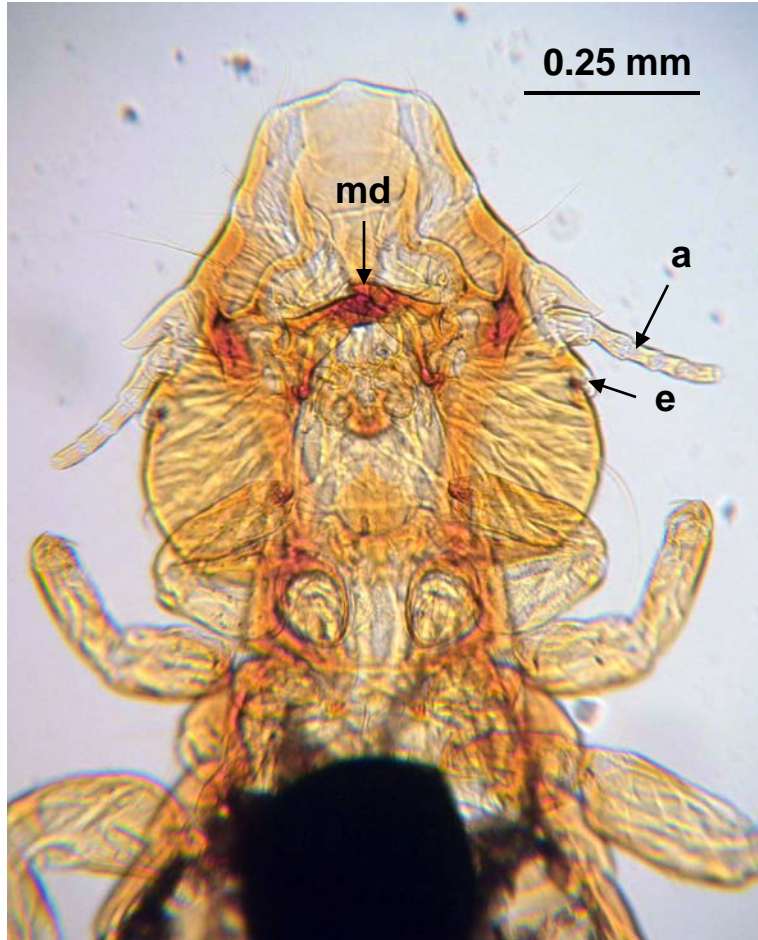

Strigiphilus sp.; female (total body length = 2.17 mm).

Strigiphilus sp.; female (total body length = 2.17 mm).
Legend: a, antenna; e, eye; eg, egg; md, mandibles.

Strigiphilus sp. Legend: a, antenna; e, eye; md, mandibles.

Strigiphilus sp.; female, posterior. Note patch of setae (arrows)