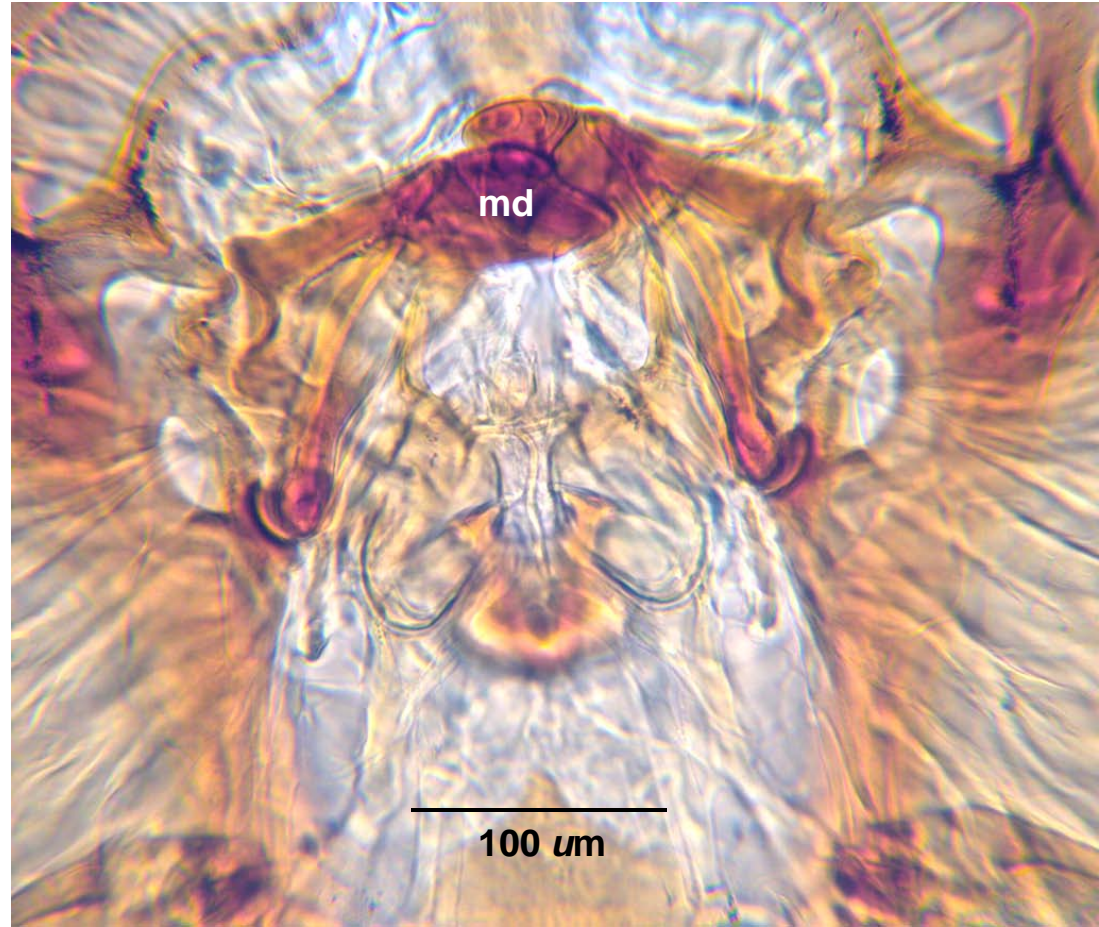

Strigiphilus sp.; female (total body length = 2.17 mm).

Strigiphilus sp.; female (total body length = 2.17 mm).
Legend: a, antenna; e, eye; eg, egg; md, mandibles.

Strigiphilus sp. Legend: a, antenna; e, eye; md, mandibles.

Strigiphilus sp.; female, posterior. Note patch of setae (arrows)